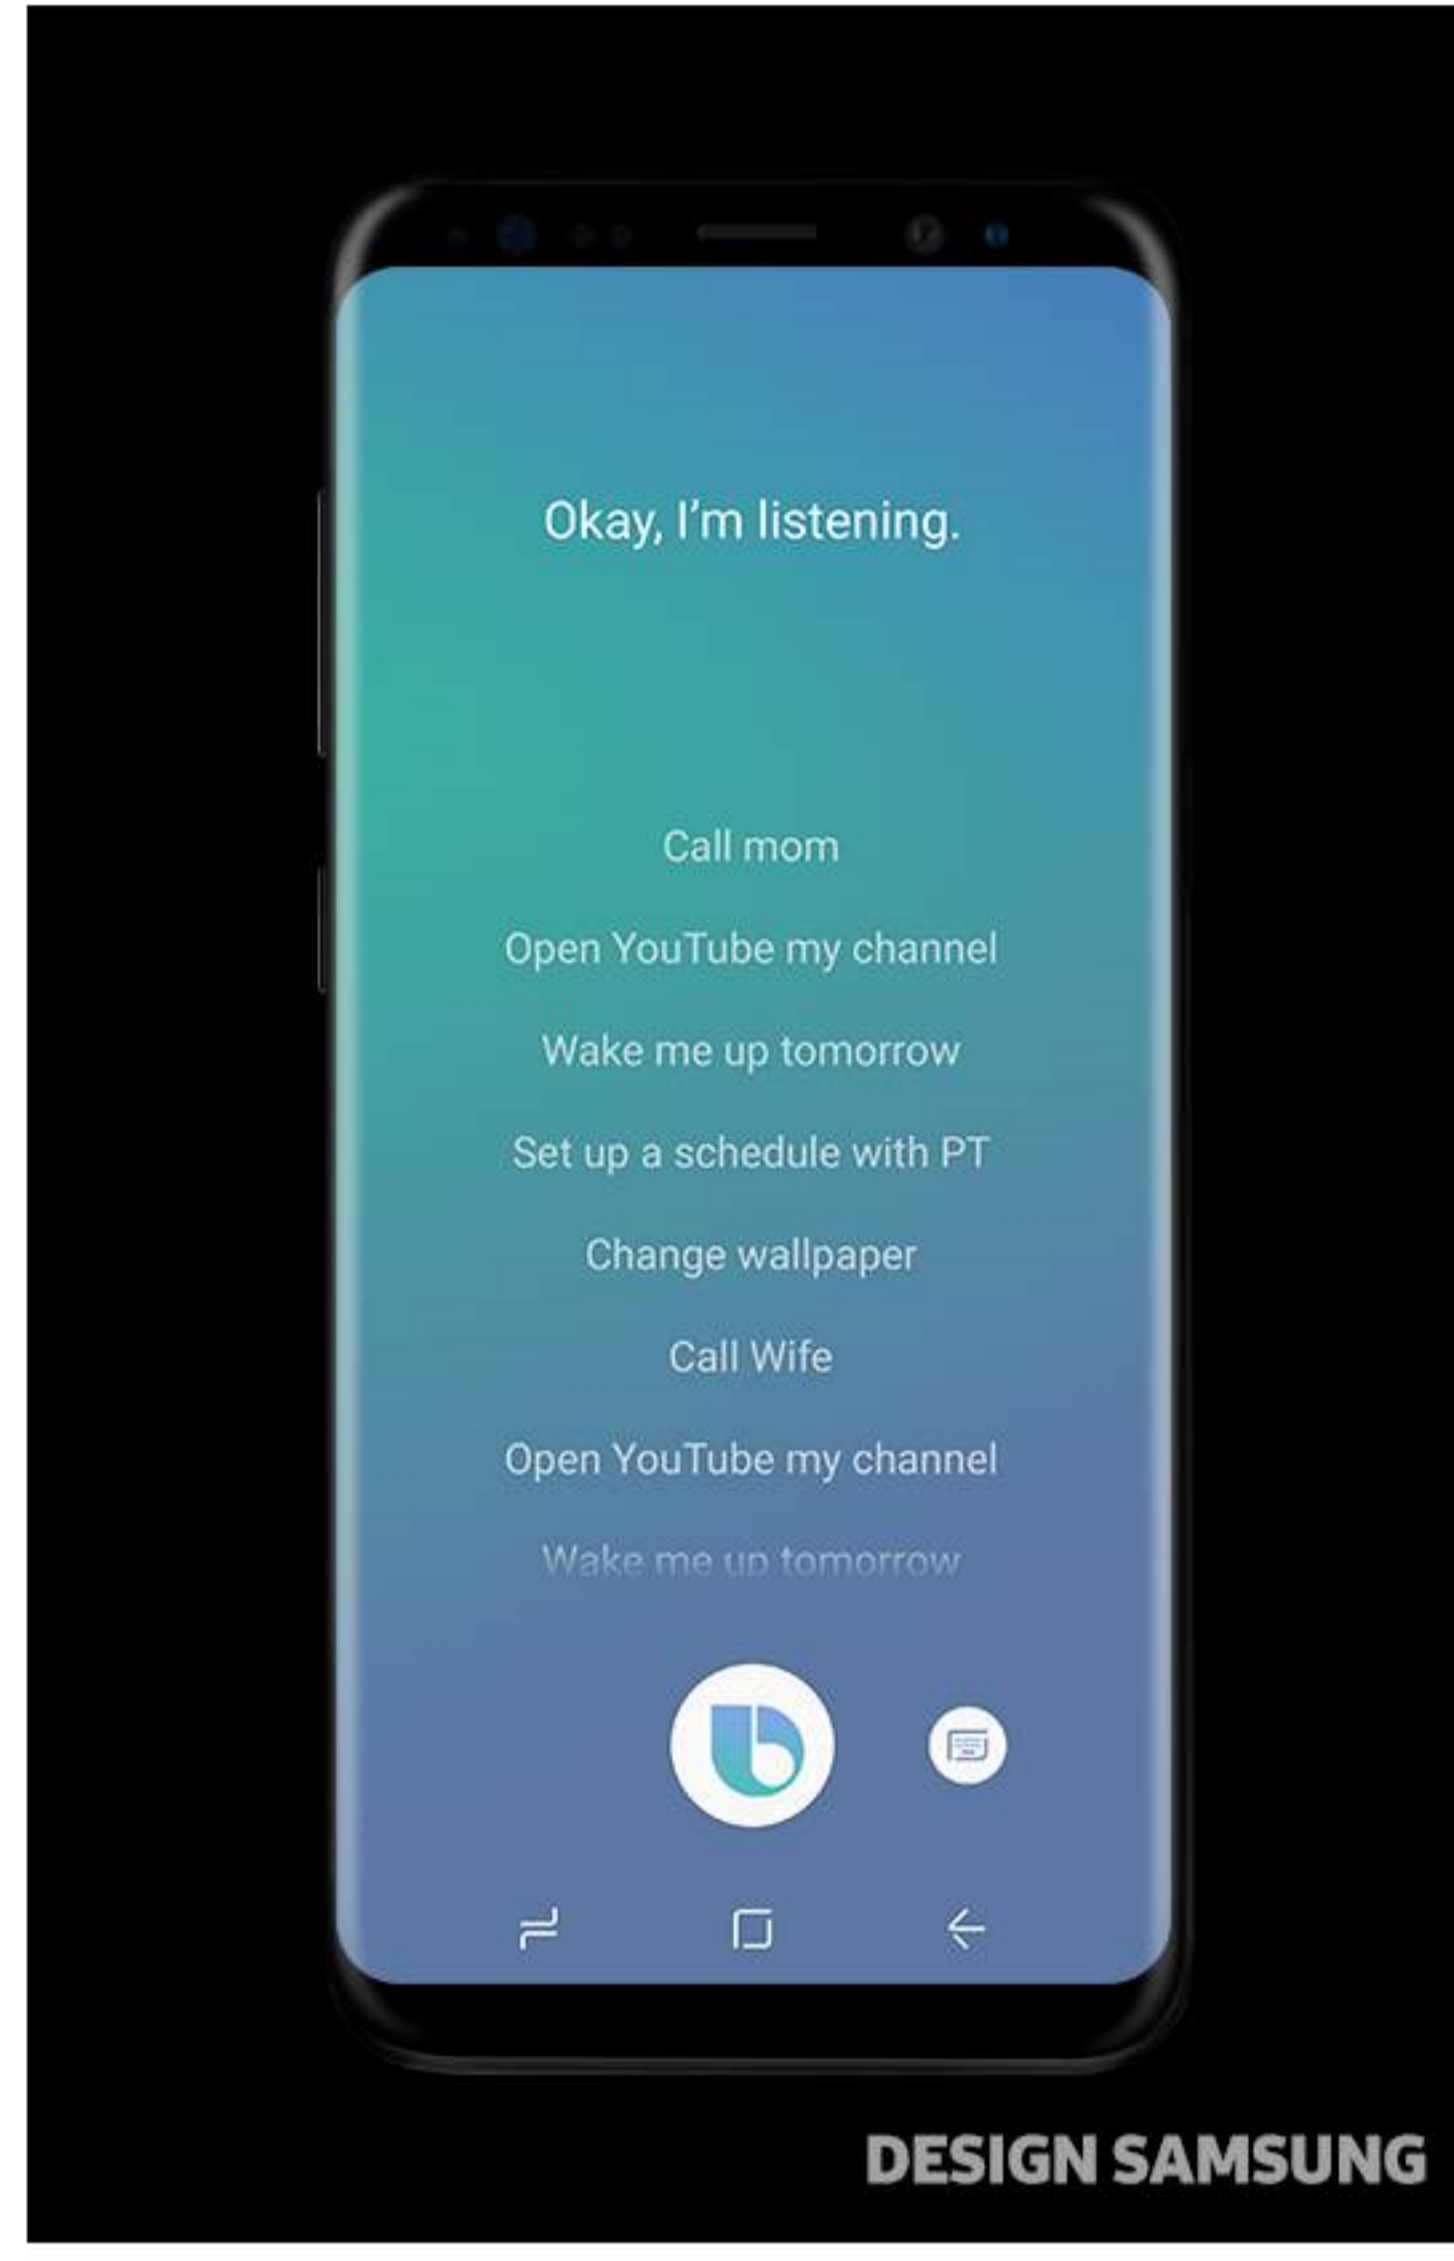

DESIGN SAMSUNG

Seeing more than what is visible

Bixby can recognize images the user is seeing and provide relevant information. Users can press the Bixby Vision icon while turning on the camera or looking at an image from the gallery to prompt a search regarding a product or place that is shown on the screen or even recognize and translate text.