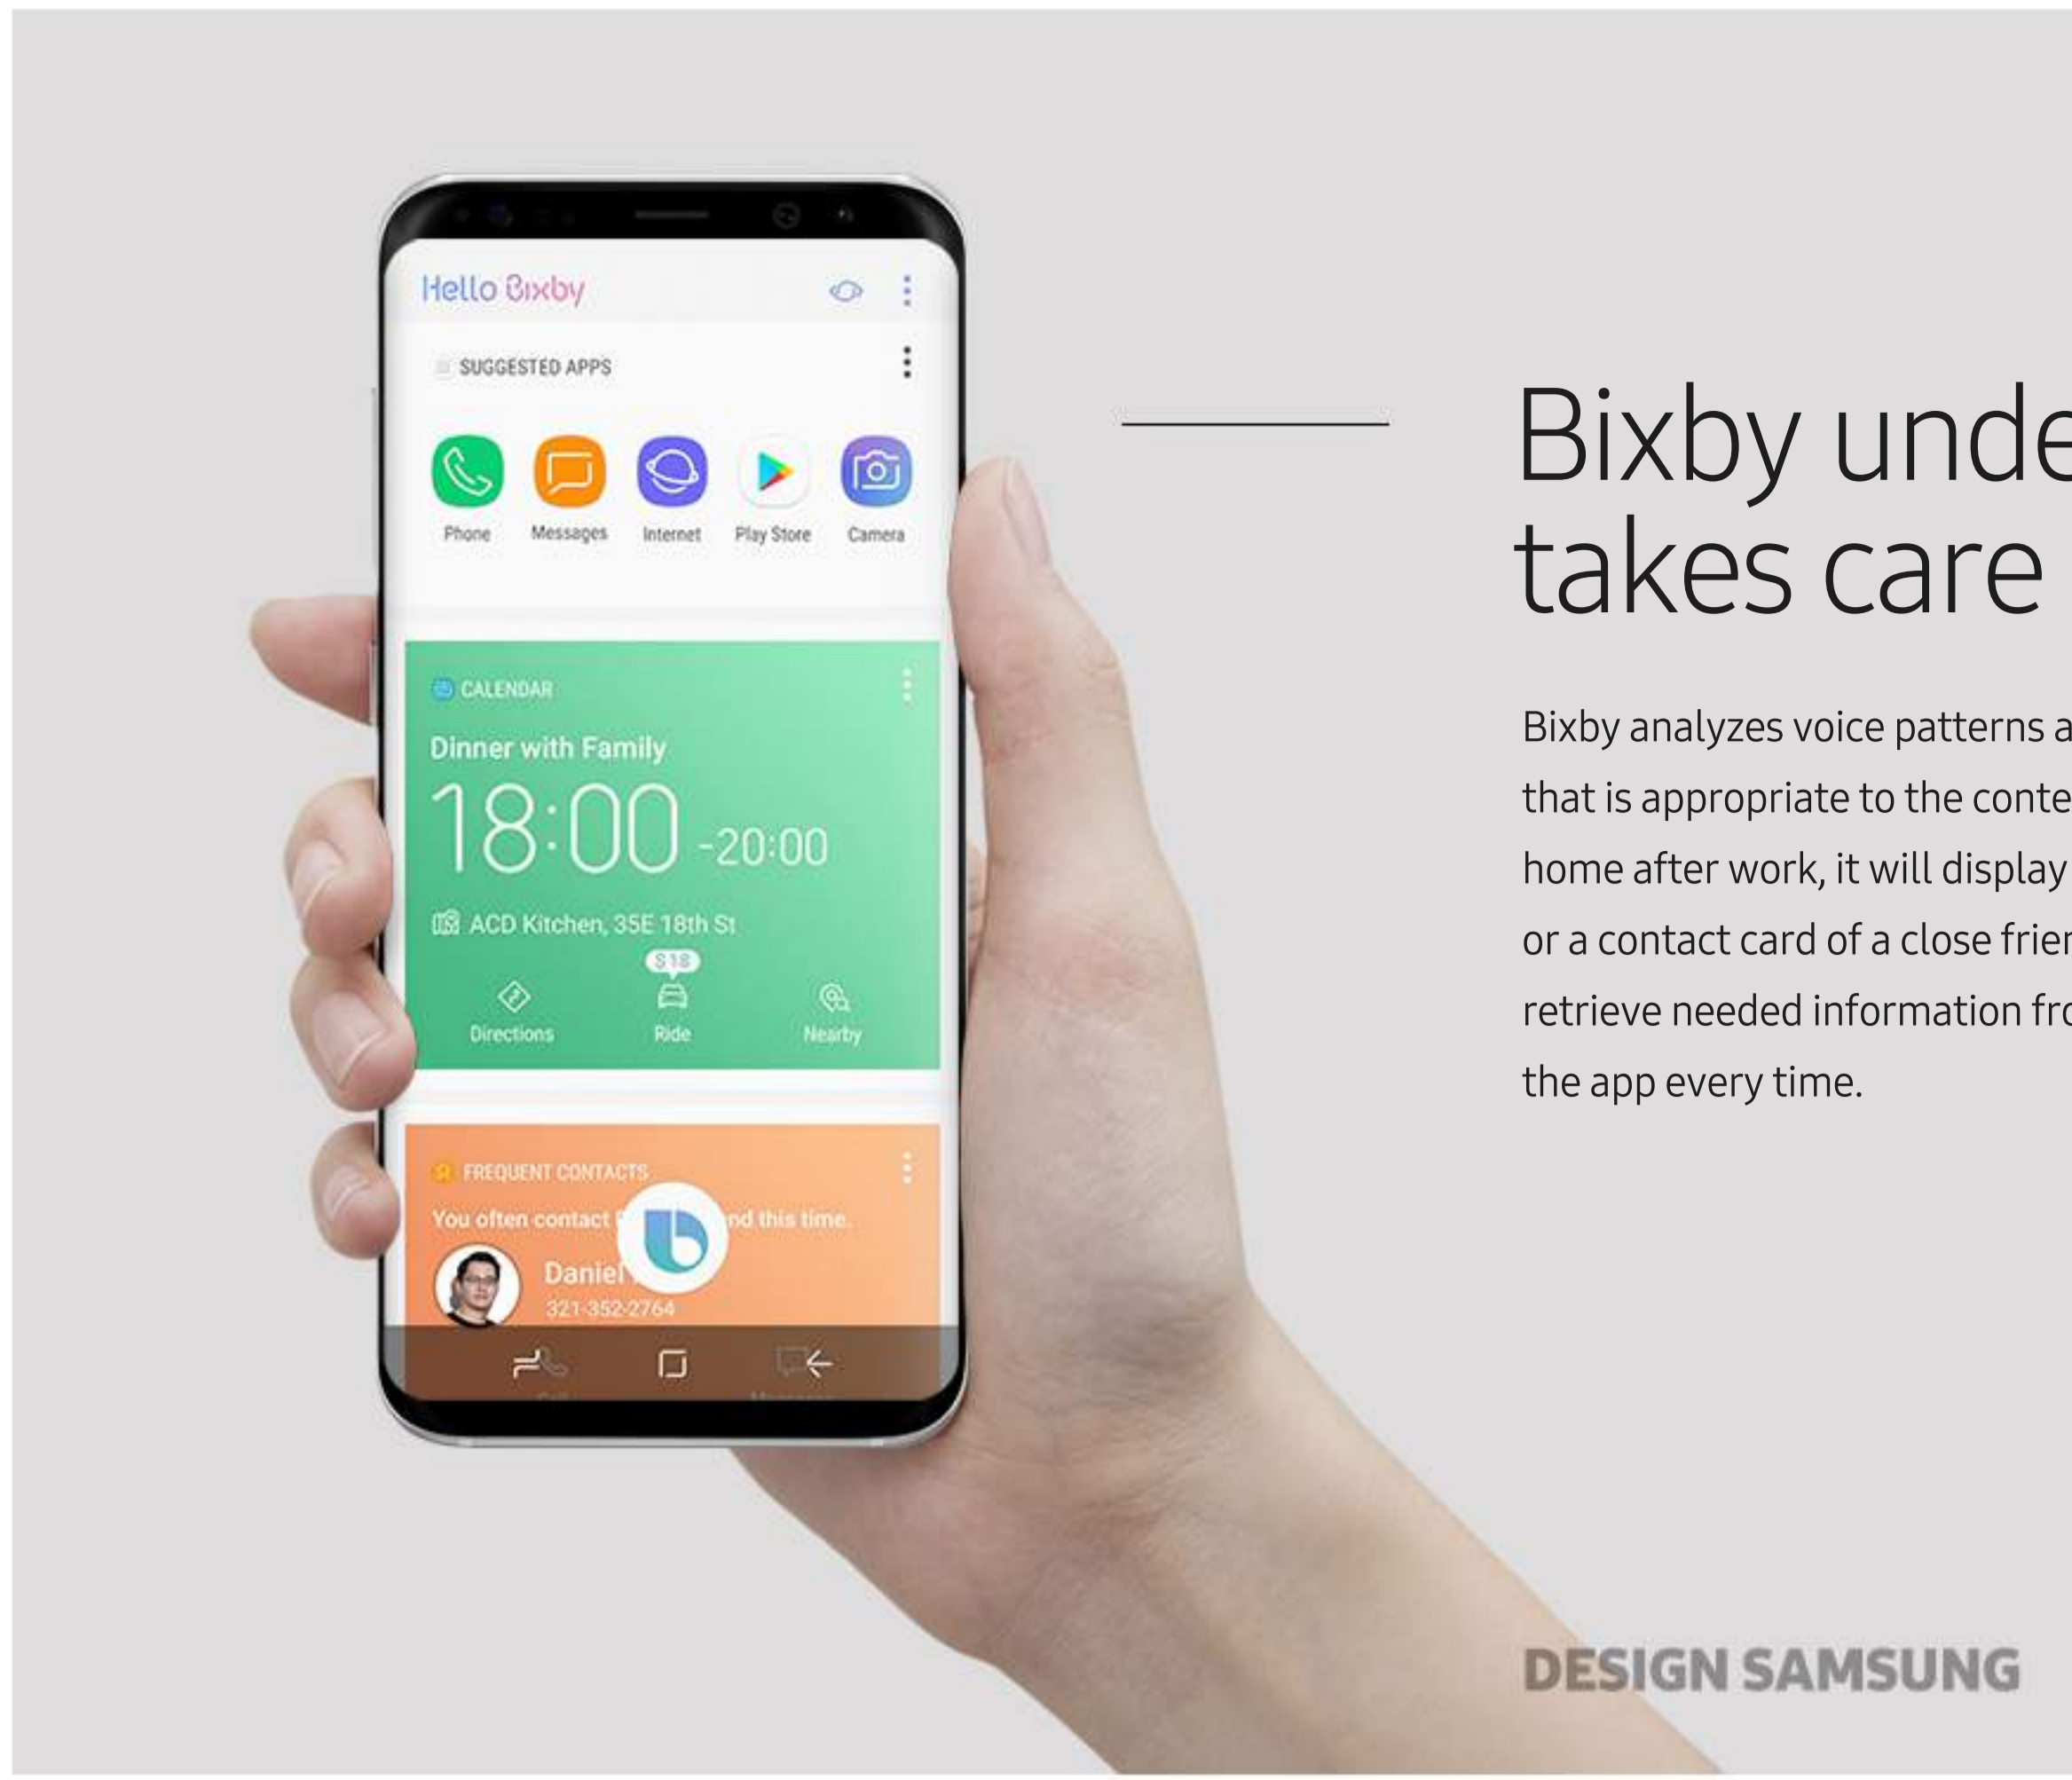

One Continuous Experience

The Galaxy S8 Home screen features a totally new design, including icons, search bar, and even weather widgets, that altogether provide a sleek impression to its users. The icons are designed using a concept called 'Light & Line', which cuts a part of the visual line so that real life shadows and light are mimicked. Users can feel One Continuous Experience from the new soft Home button to the icons in the display that all speak a single language of design.

Users can move to apps from the Home screen using a simple vertical swipe. It provides an easier and more intuitive accessibility than previous Home screens by unifying all methods of editing displays and offering multi-selection modes.

Newness

The beginning of a renewed interface that understands its user

Over the past decade, interactions with smartphones have mostly been touch-based. We introduce an evolved next generation interface, Bixby, that responds to both touch and voice. Users can freely and seamlessly choose the way they want to interact based on their environment. Pressing the newly added button on the left side of the device will provide optimized information, and speaking to the device while holding the button will understand the user's rhythm and pace to get the task done. Bixby is constantly evolving, so the longer users interact with it the more Bixby becomes an essential confidant of our daily lives.