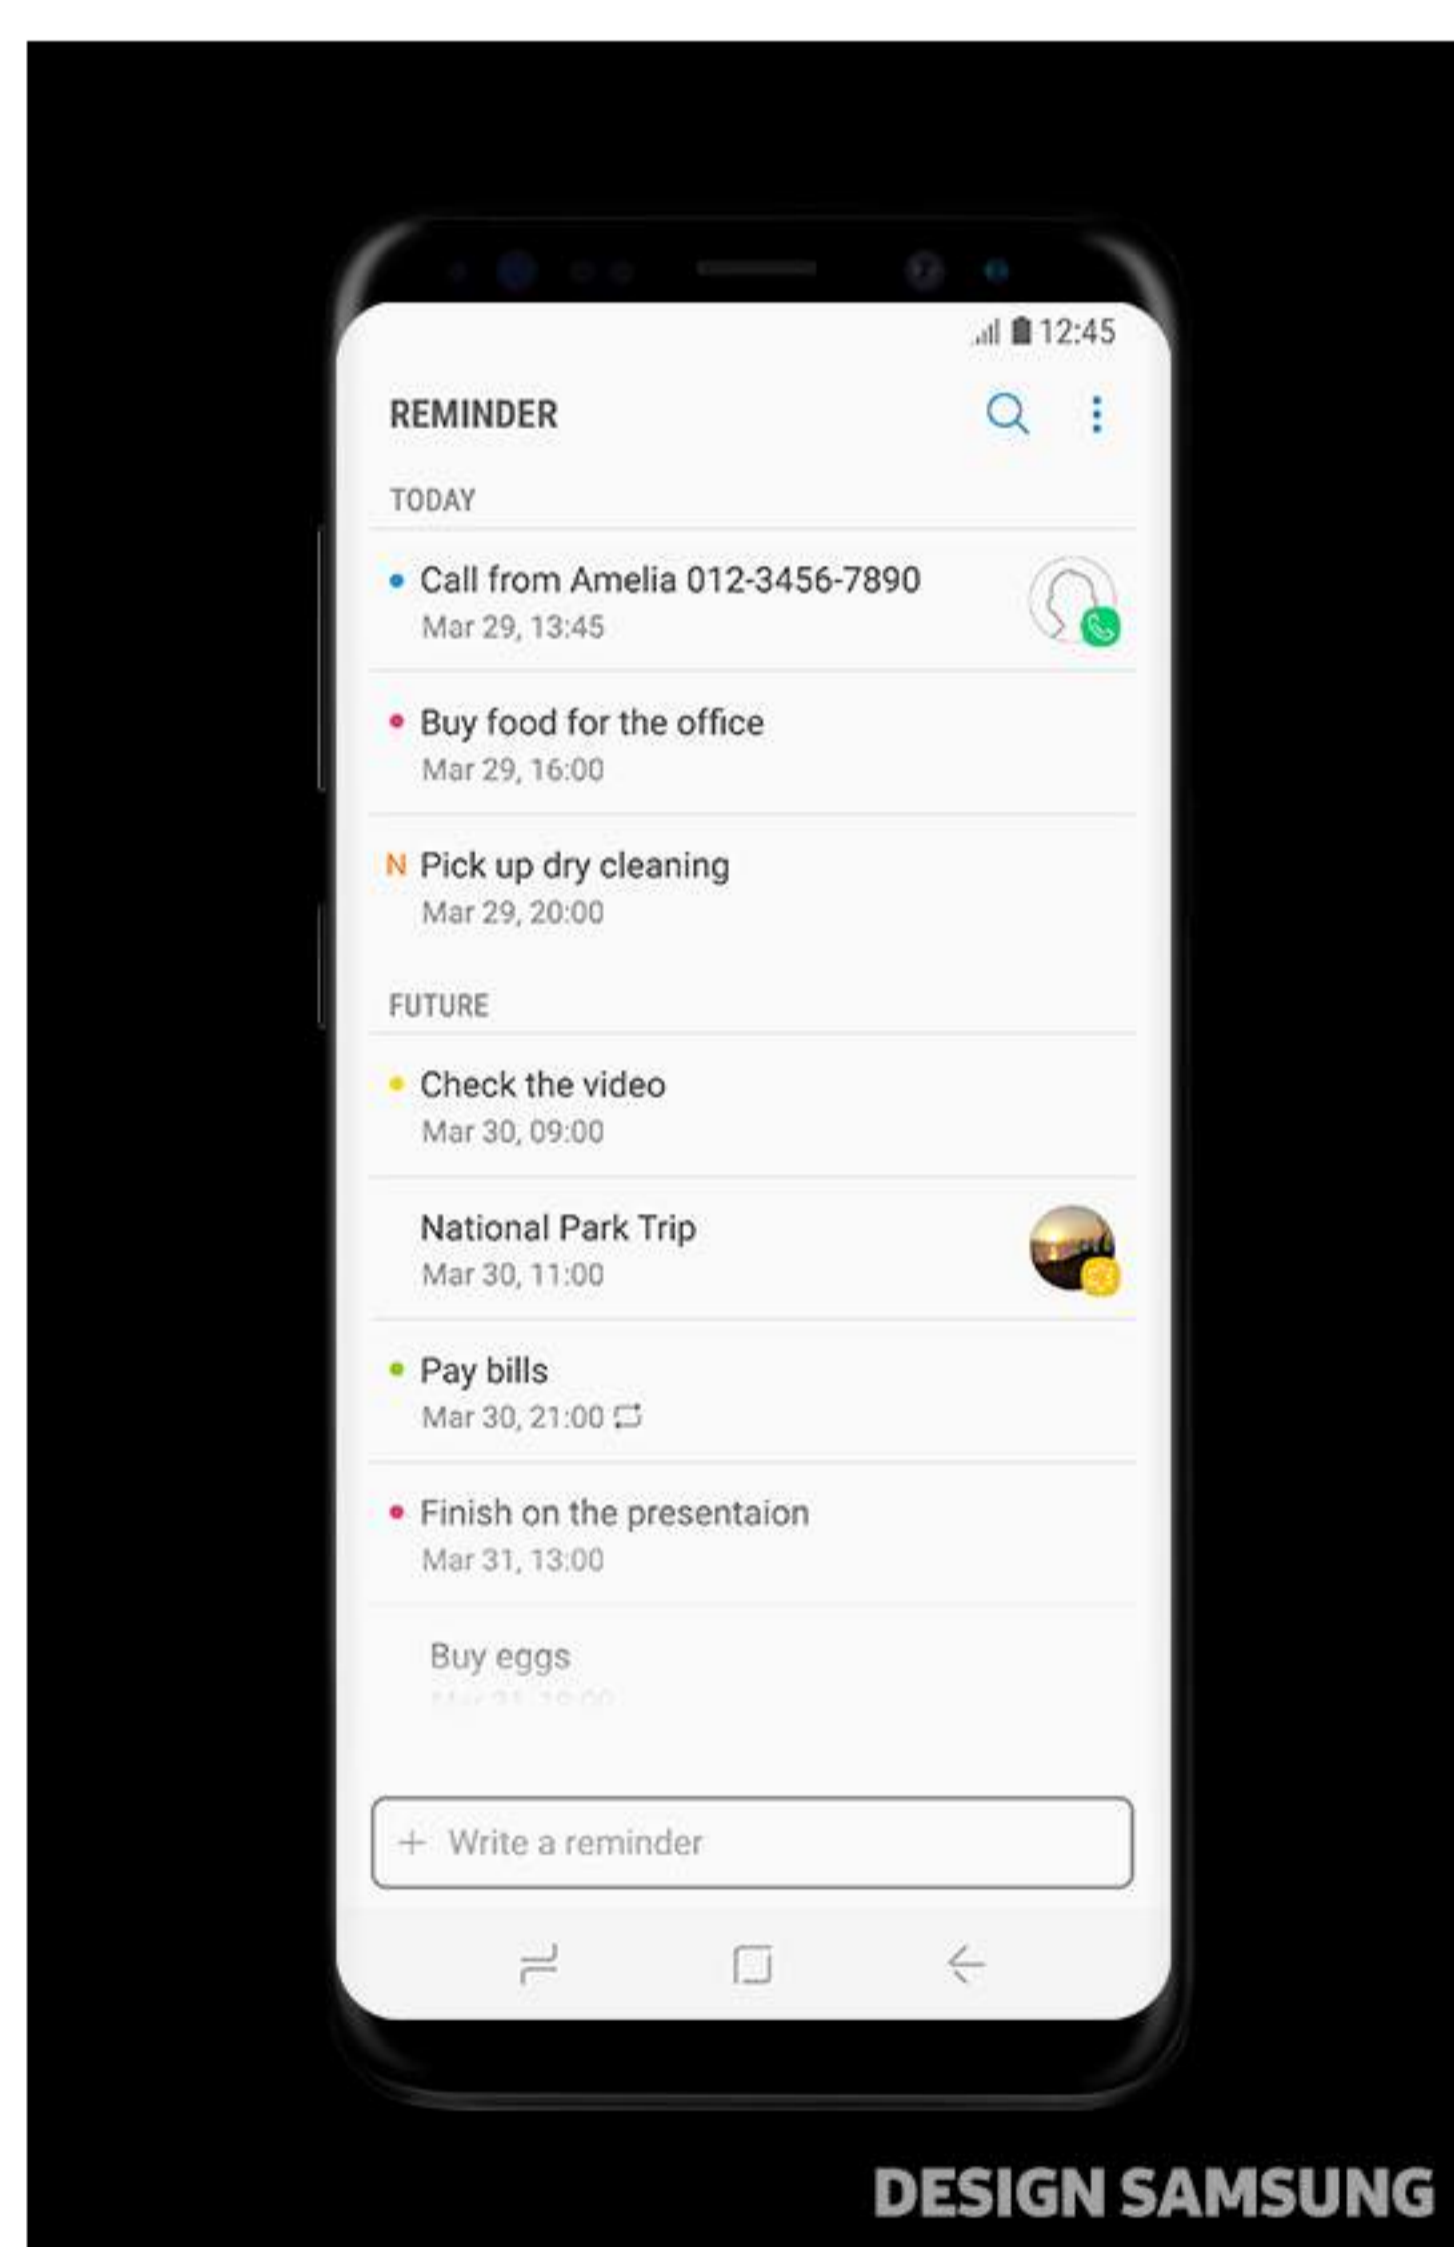

DESIGN SAMSUNG