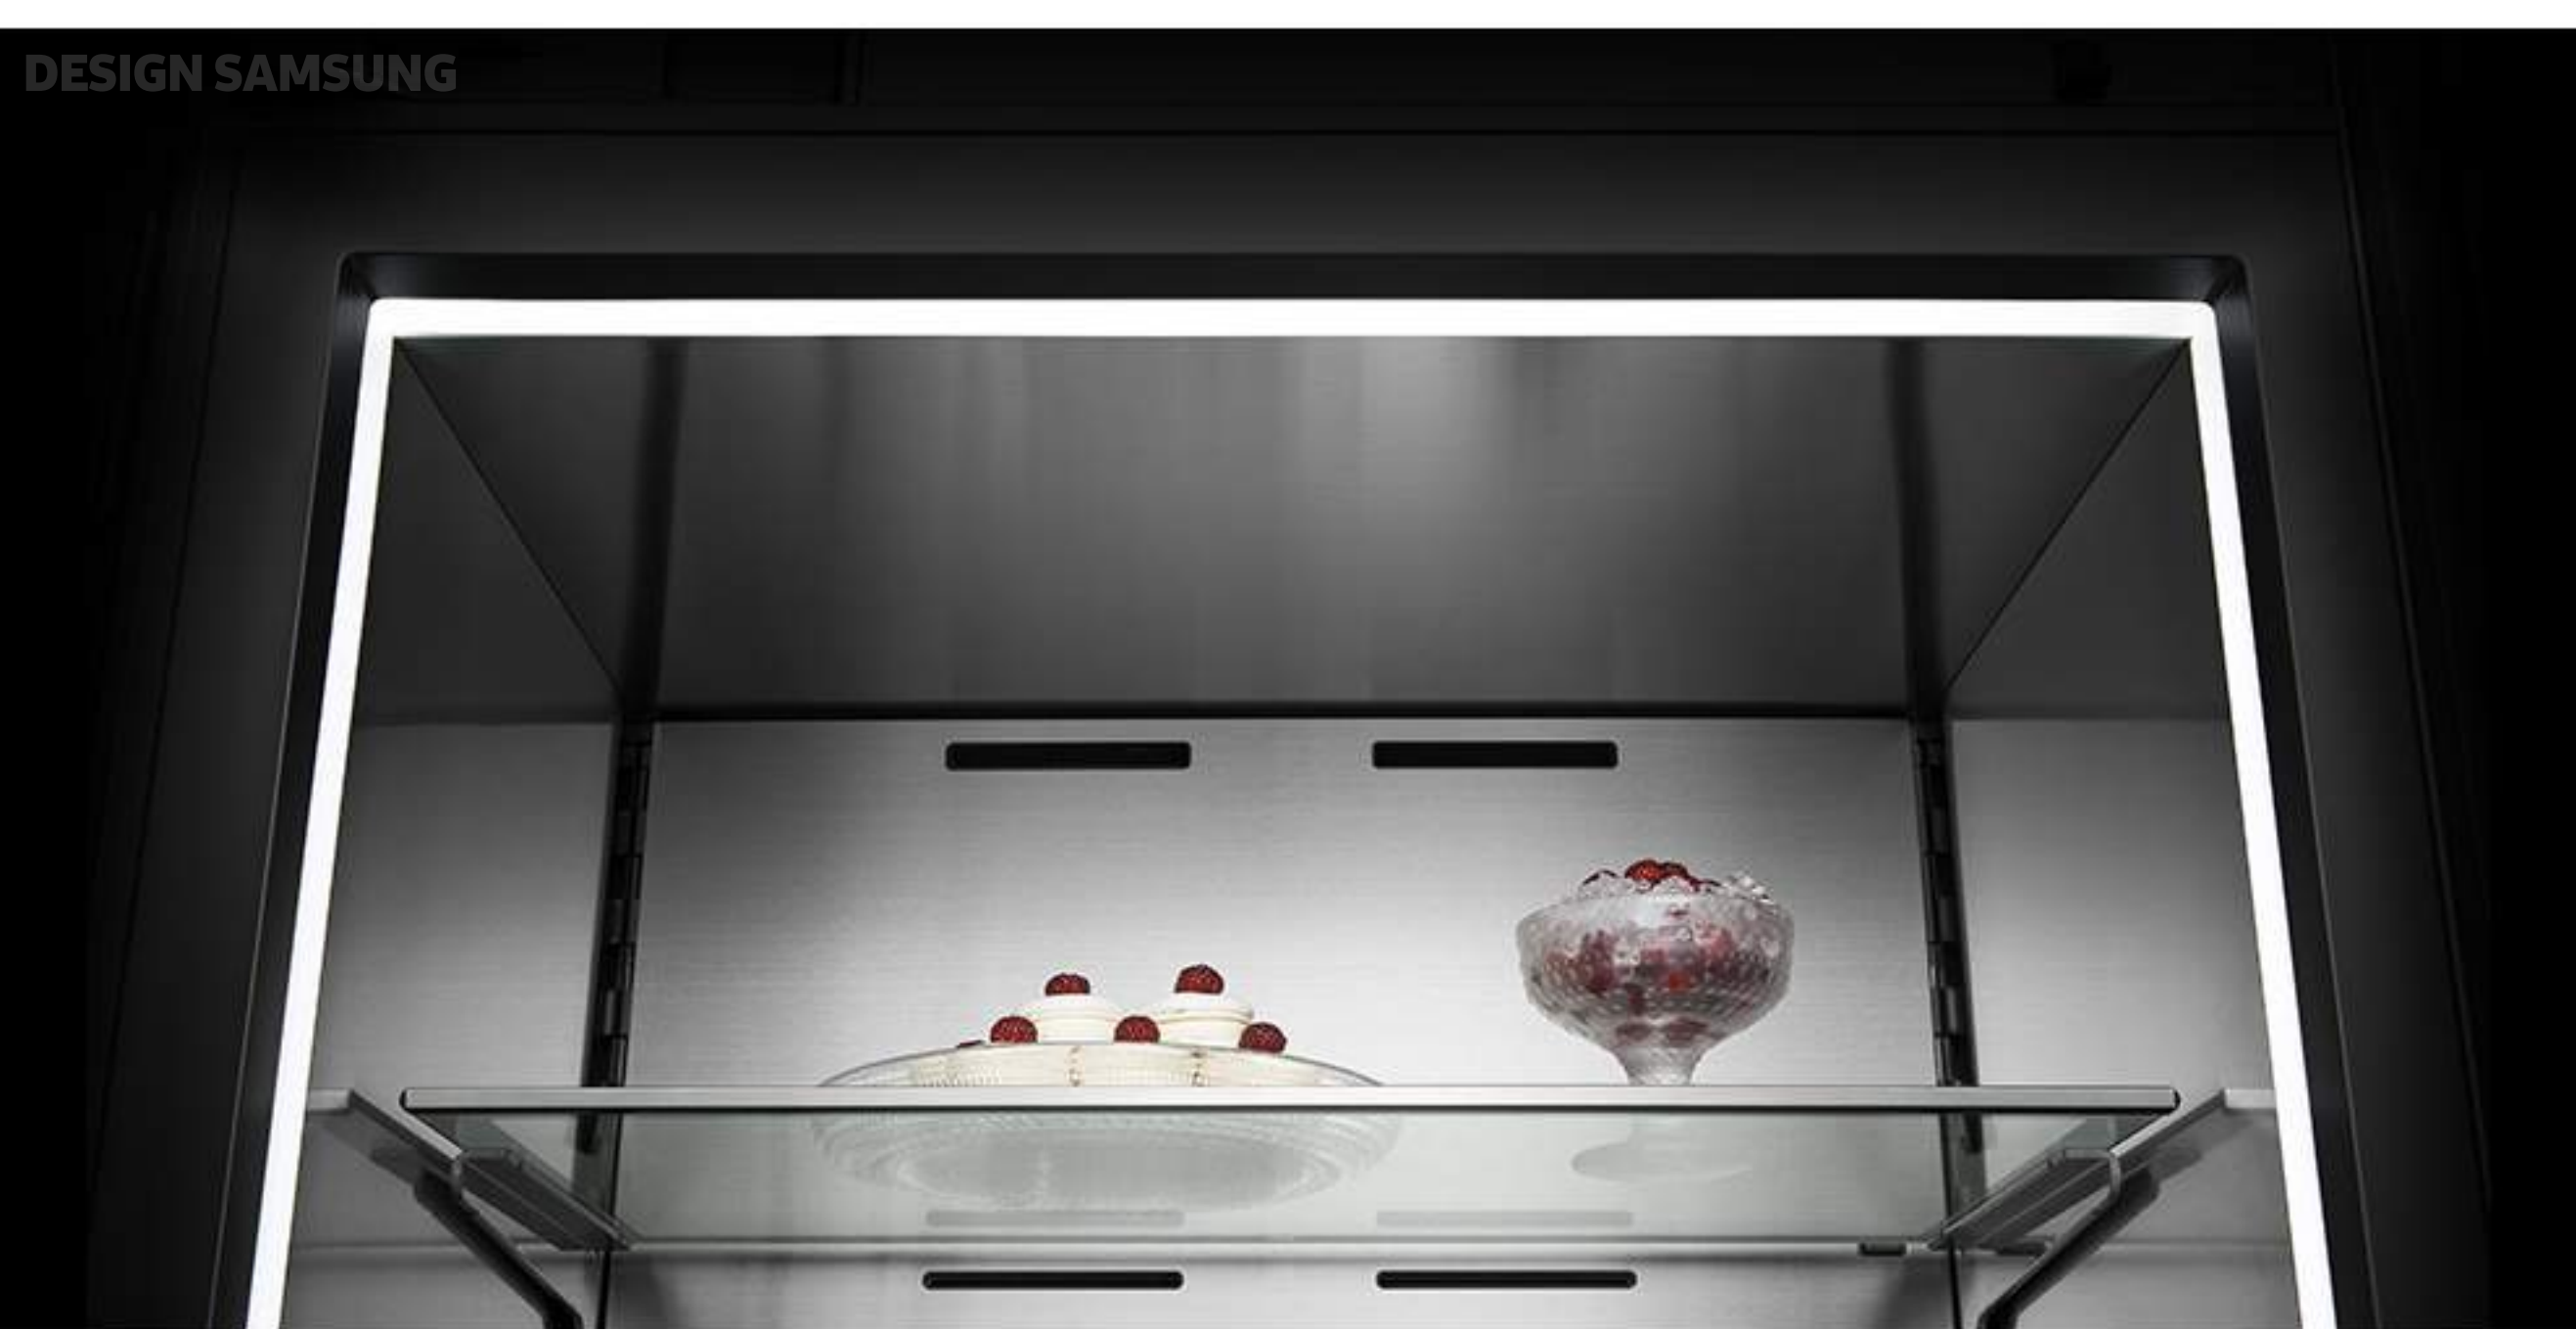

Balance Achieved through Congenial Fit

We pondered deeply to figure out an internal layout that can efficiently organize different food ingredients and containers while maintaining an immaculate look. The internal design of the BRR9000M is built with a solid and balanced mixture of various materials such as stainless-steel, aluminum, and glass.

The far end of the shelves utilizes stainless-steel to preserve lower temperatures for longer periods, which helps keep food supplies fresh. The plates of each shelf are made of glass for a look of openness and the heights are adjustable for better convenience. The Door Bin that is attached to the door makes use of tempered glass to give visibility of its contents to users. The glass is reinforced with an aluminum finish on the side and corner areas to boost durability and prevent cracks or shattering when the bin is accessed. We've also applied the lower compartments that are used to store perishables with tinted glass to achieve a spotless and sleek look. The BRR9000M's internal layout has been designed with a compatible combination of different materials that come together to create a fine harmonic balance, and in this balance lies the thoughtful consideration towards users that signaled the conception of this design.

DESIGN SAMSUNG