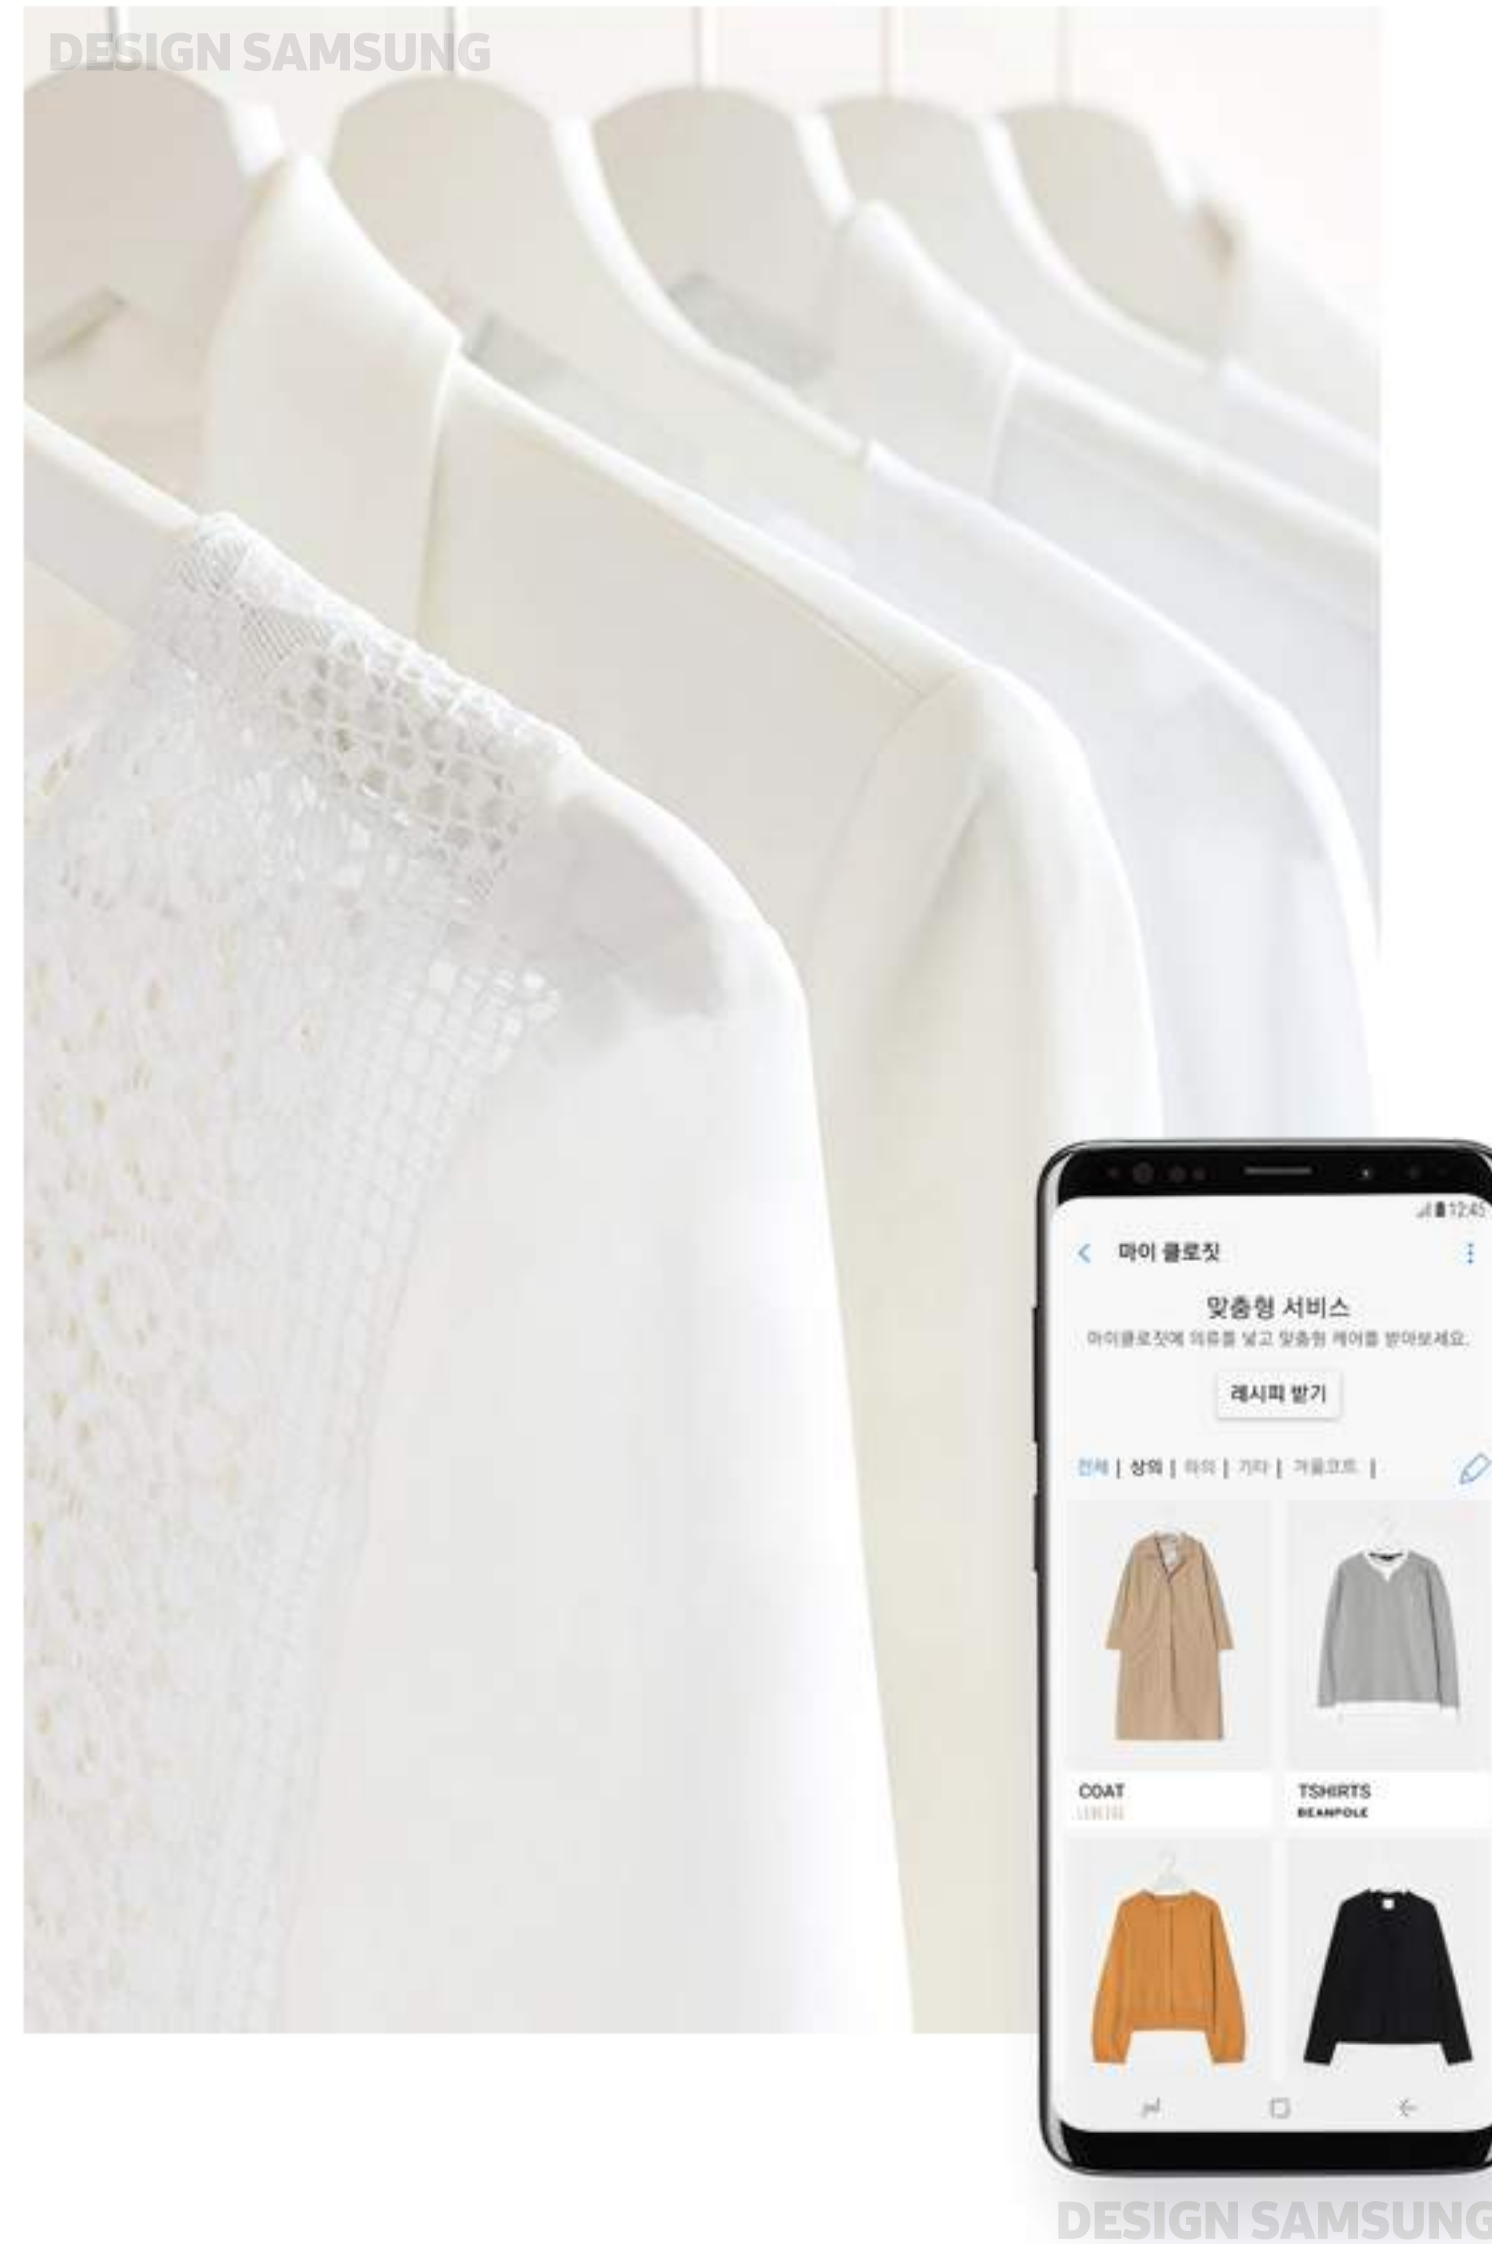

A Smart Wardrobe in the Palm of Your Hand

From suits, wool/knit, uniforms, baby clothes, winter coats, to bed sheets. You can utilize specialized care for each pertaining clothing type. You can enter up to ten different courses and even download new courses through the Smart Things App for additional use.

The My Closet* App works in liaison with clothing brands to recommend specialized care that is appropriate for the fiber compositions of your clothing. You can scan barcodes on the labels of your clothes for supported brands to save information on the App and even check maintenance histories for each garment.

*The My Closet App supports automatic recommendation services for six brands of Samsung C&T.